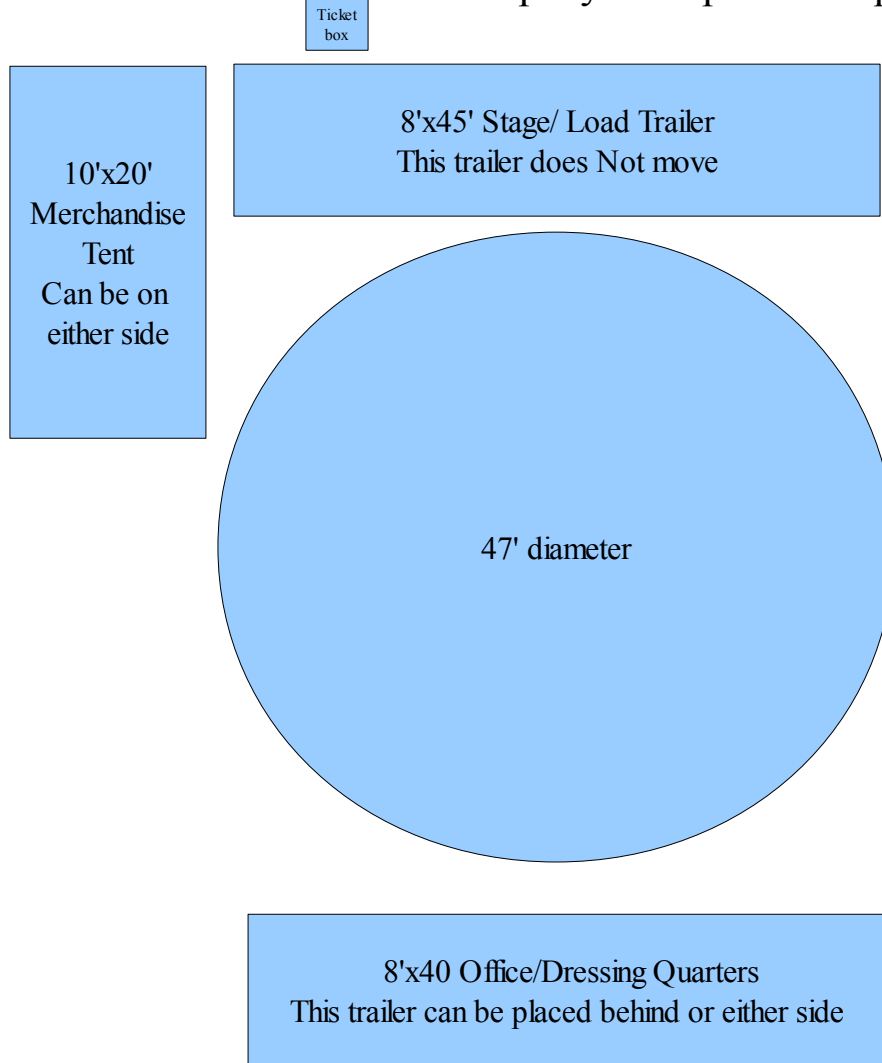

American Motor Drome Company Set-up/Area requirements

Please take notice that this is a large project and it requires considerably more area to set-up than the actual footprint.